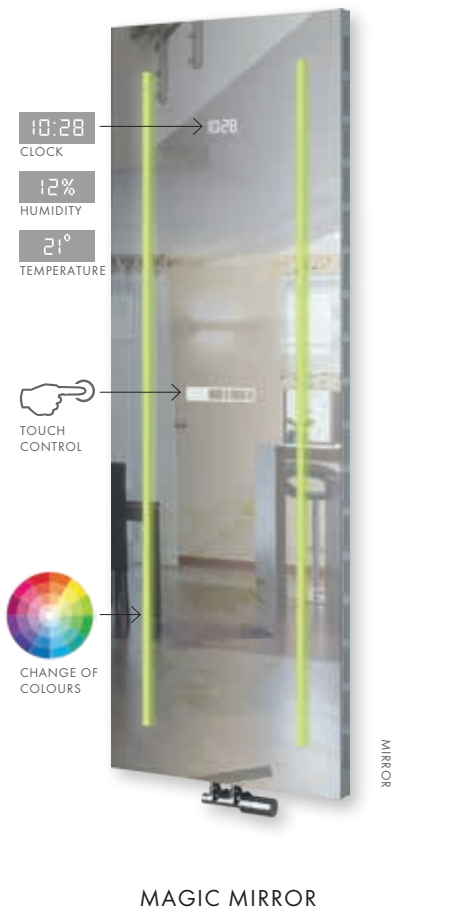

RADIATORS WITH LED LIGHT BARS