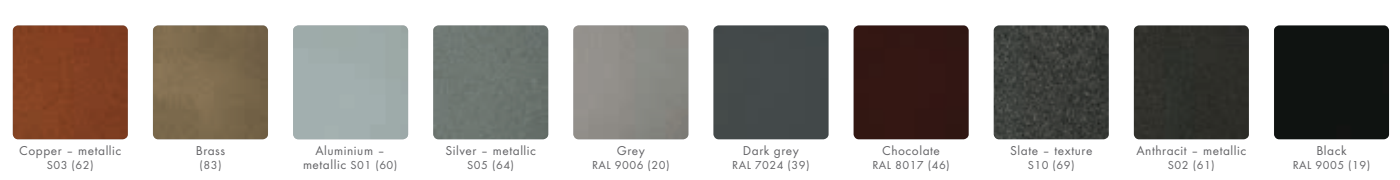

RADIATORS WITH LED LIGHT BARS