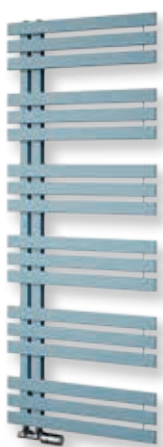

COLOURS
→

STAINLESS STEEL RADIATORS

STAINLESS STEEL

CORINT INOX

ICE TEXTURE

MIRO

BLACK

KORO EXTRA